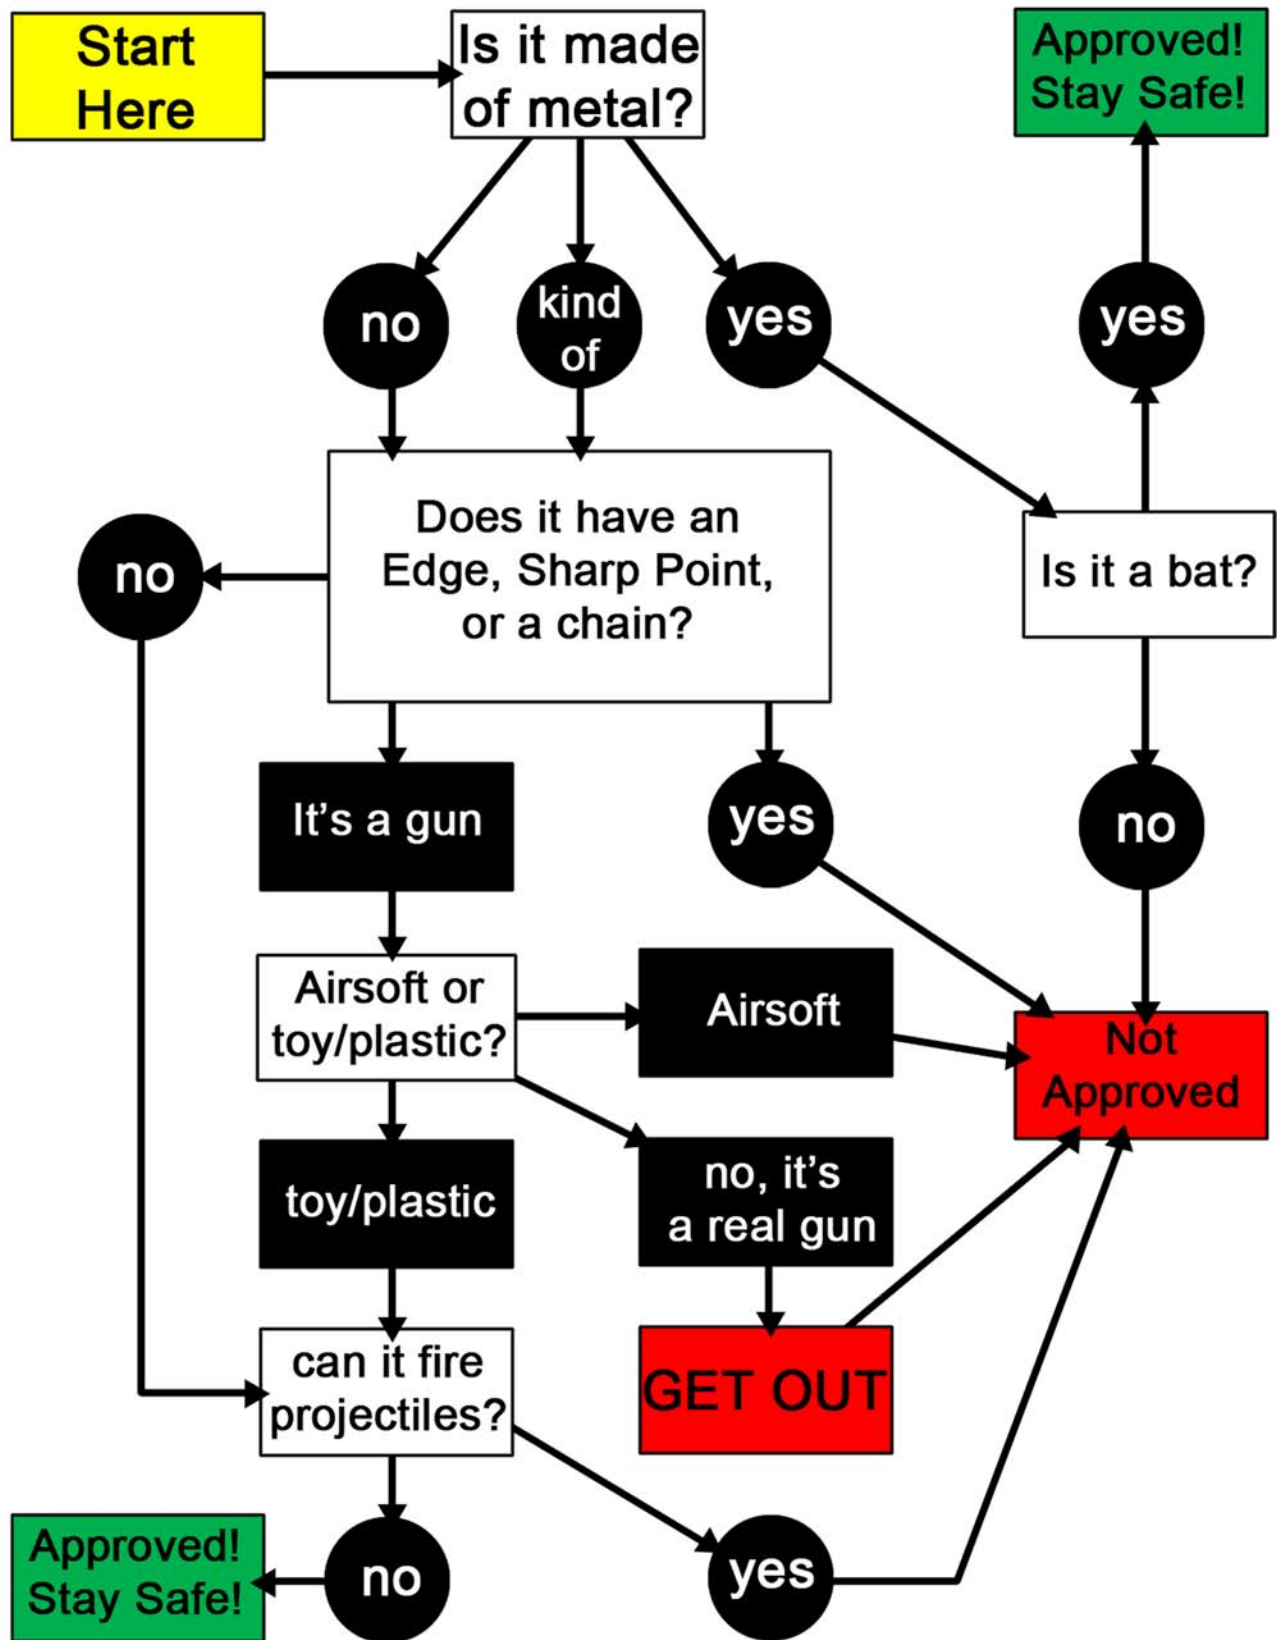

Is my prop allowed at the convention?

"NOTICE: Once outside of the convention space, the Kalahari asks that you conceal your prop gun. On their security cameras, they can't tell if its real or not, and they have a duty to check it out (and waste their time). Also, we wouldn't want outside law enforcement mistaking your prop for a real weapon. This applies to the hotel section of the resort as well. Your cooperation is appreciated!"