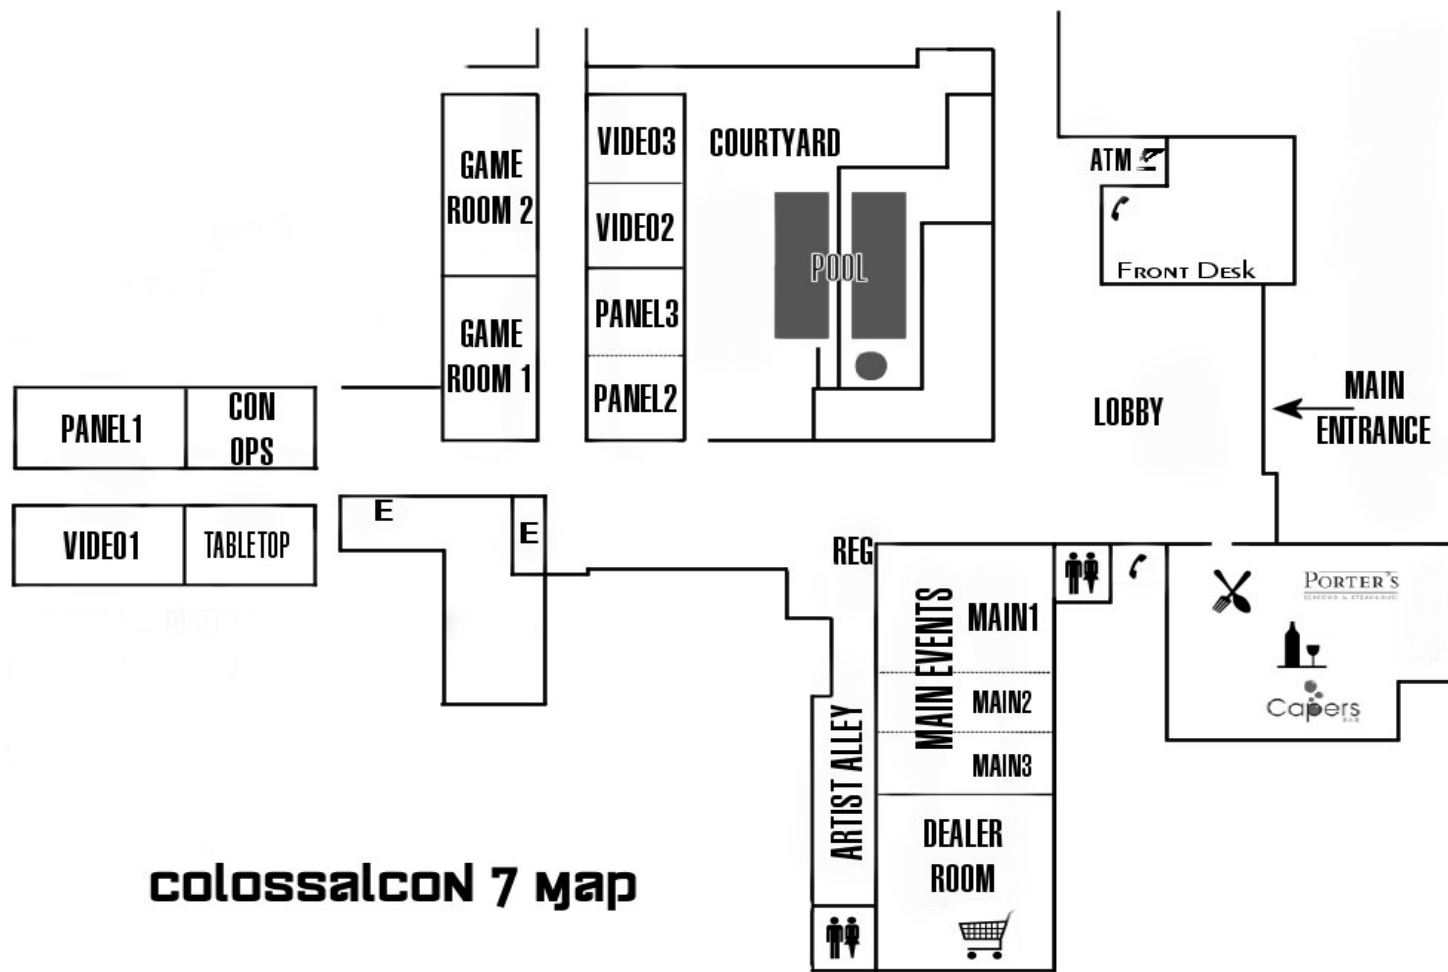

6:00AM							MHT3K							6AM
Sunday							SETUP							SUN
7:00AM														7AM
8:00AM				Pajama Party			Pretty Cure 1-5			Legend of the Galactic Heroes 10-18				8AM
9:00AM														9AM
10:00AM	Autograph Signing	RBG		Theatrical Makeup	Rozen Maiden Desu	Zelda: The Panel of Time	Nodame Cantabile 1-5		Macross Frontier 6-10					10AM
11:00AM	Vic Mignogna Panel			Cooking with Mr. Shoujo	Evolution of Gaming	Japanese Folklore	XxxHOLiC: Kei 1-5	▽ Gundam 1-8		Capeta 1-4				11AM
12:00PM	Live Action Battleship	Doki Doki Tokyo Tower Trivia		Collecting Anime Goodies	Stop Being FatS, Play DDR!	Pirates VS Ninjas			Ninja Nonsense 3					12PM
1:00PM	Whose Line is it Anime	Deathnote Mafia		Con Slide Show			Tower of Druaga: the Aegis of Uruk 1-5	SpaceSymphonic Poem Maetel ~Galaxy Express 999		Kashimashi 1-5		MarioKart Wii		1PM
2:00PM														2PM
3:00PM	Closing Ceremonies													3PM
														4PM
	MAIN1	MAIN2	MAIN3	PANEL1	PANEL2	PANEL3	VIDEO1	VIDEO2	VIDEO3	CCCCCTV	GAME	OUTDOORS	DLRS	

colossalcon 7 map